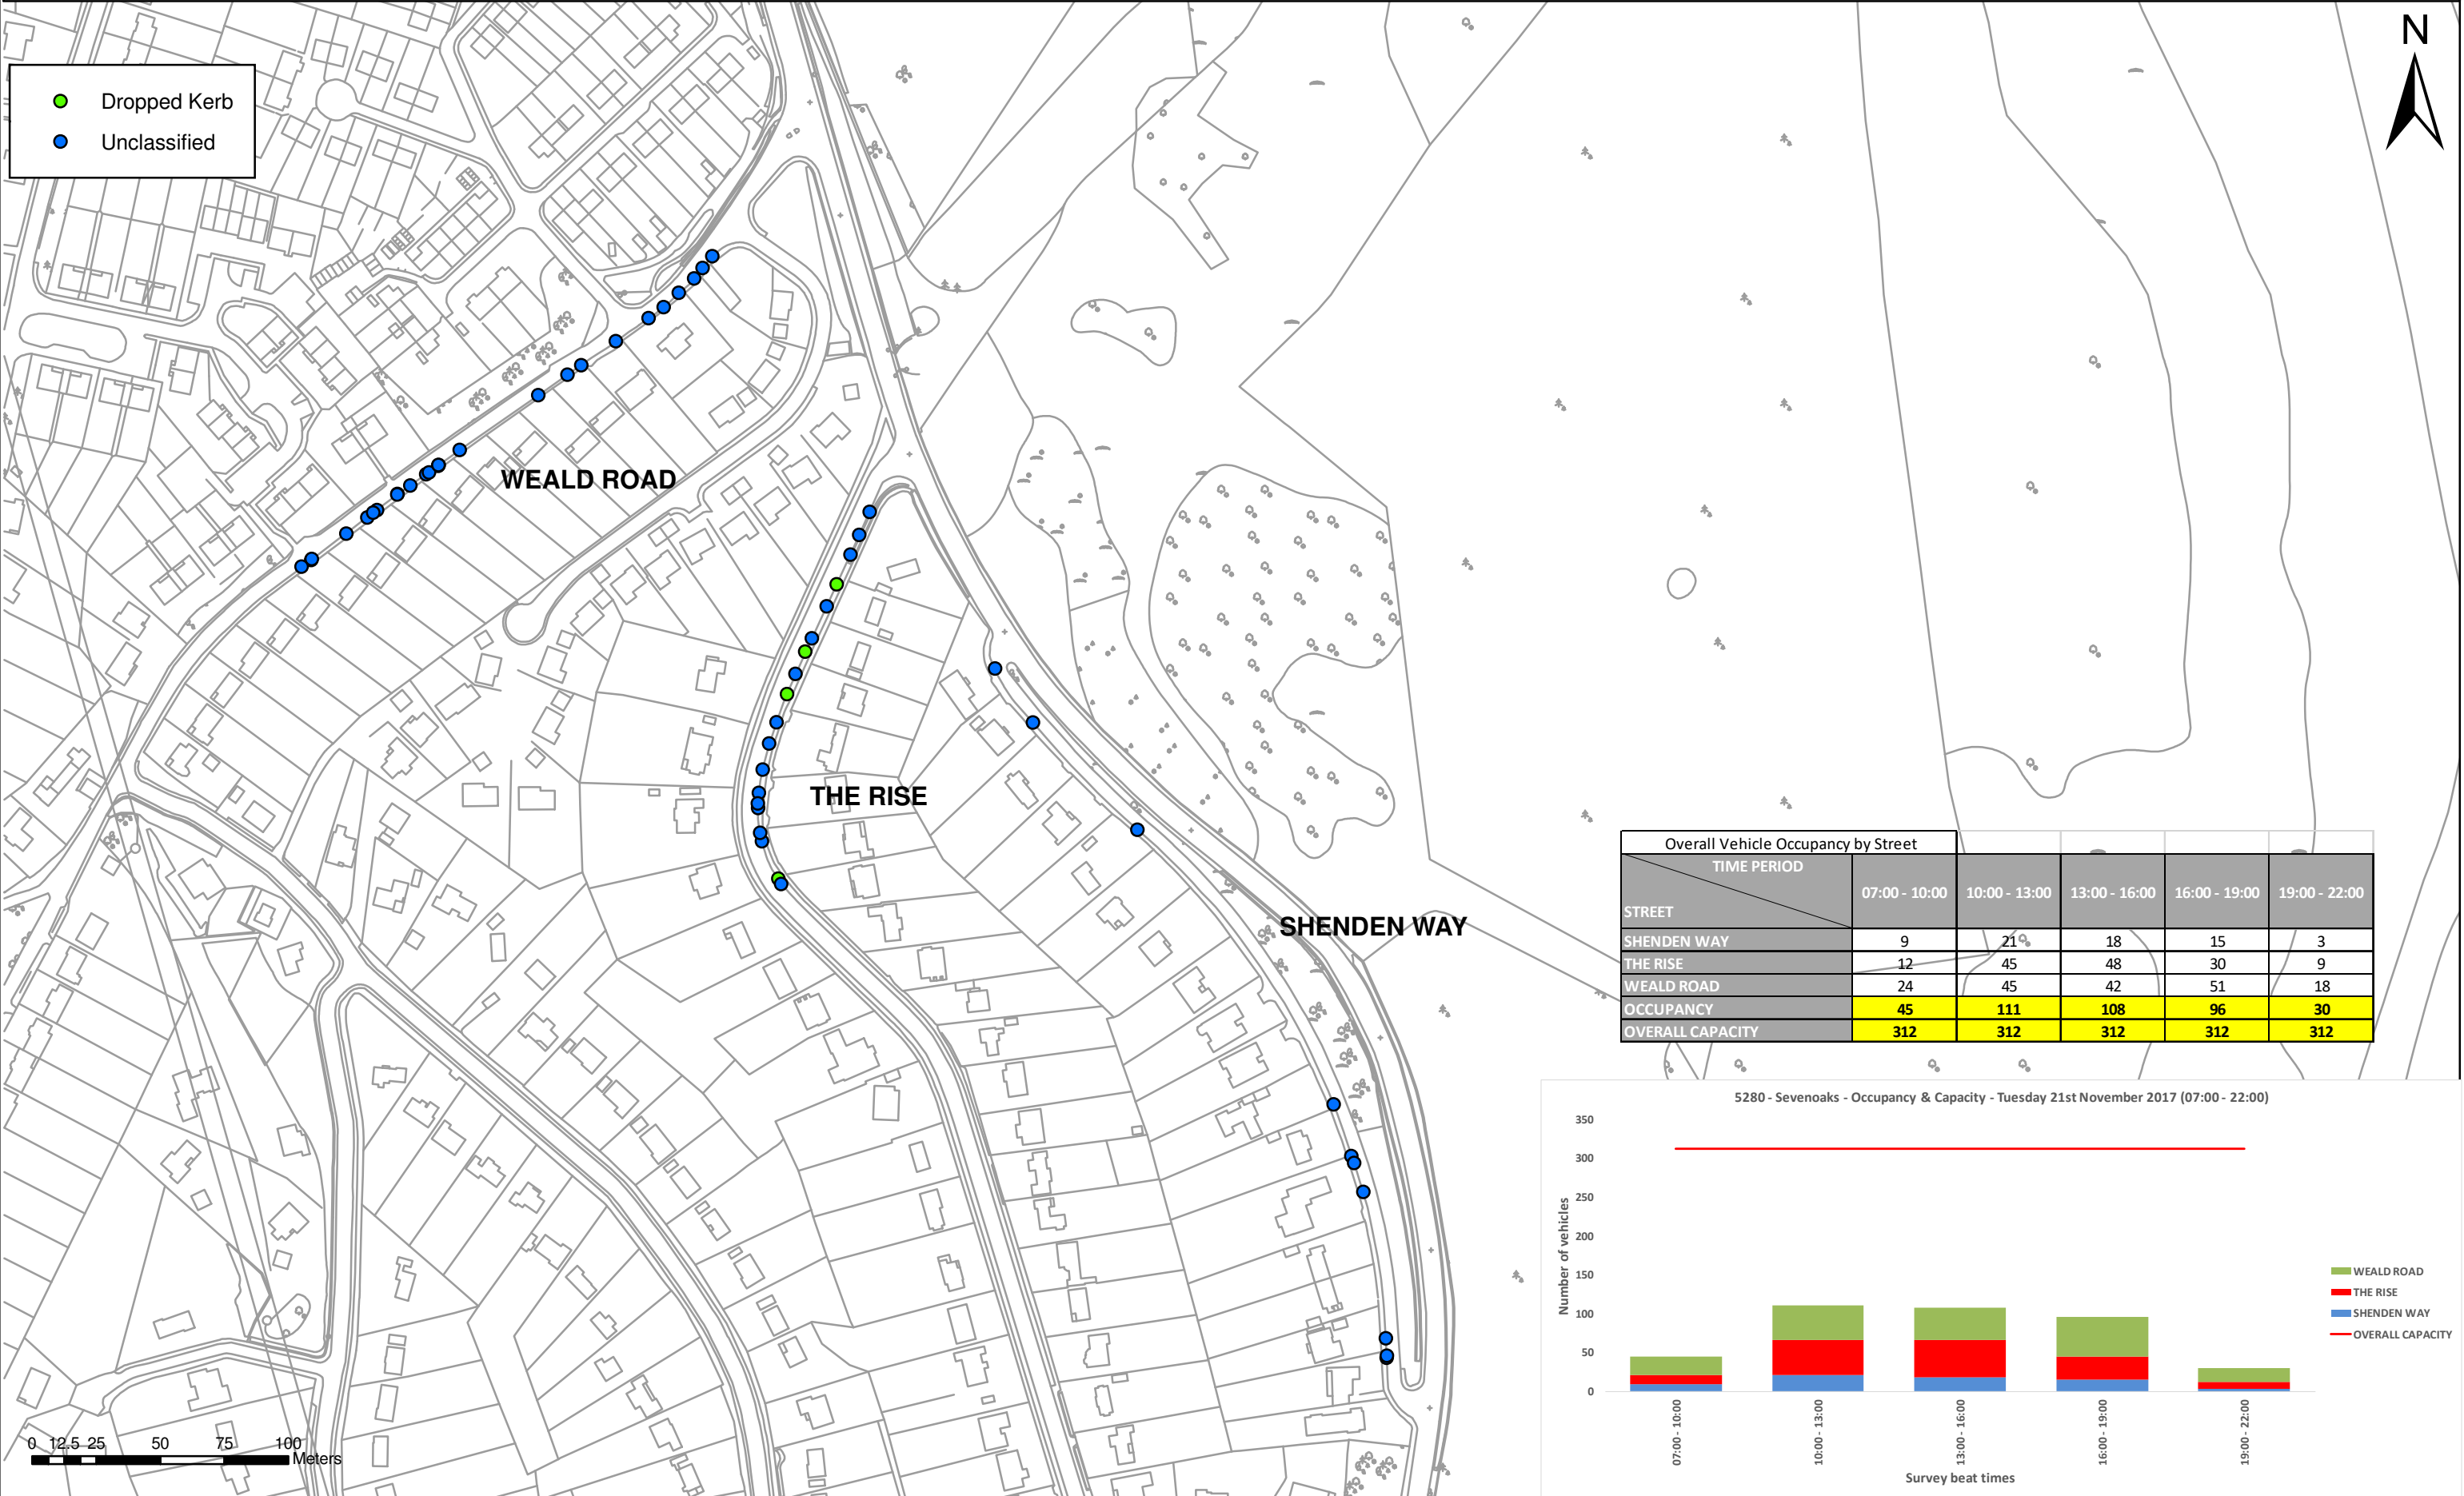

5280 - Sevenoaks Parking Survey, Tuesday 21st November 2017 (07:00 - 22:00)

Occupancy

Overall Vehicle Occupancy by Street					
TIME PERIOD	07:00 - 10:00	10:00 - 13:00	13:00 - 16:00	16:00 - 19:00	19:00 - 22:00
STREET					
SHENDEN WAY	9	21	18	15	3
THE RISE	12	45	48	30	9
WEALD ROAD	24	45	42	51	18
OCCUPANCY	45	111	108	96	30
OVERALL CAPACITY	312	312	312	312	312